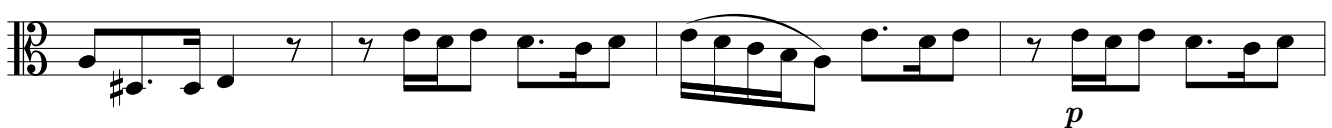

Allegro

40

32

32

Largo

104

108

Allegro

112

116

120

124

128

132

136